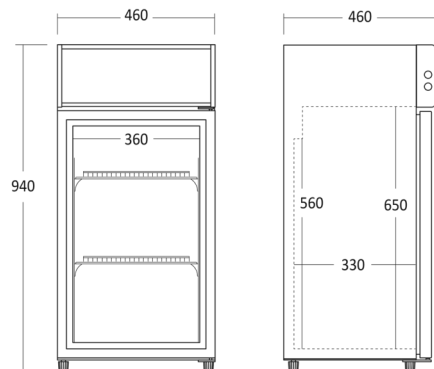

Display Cooler

SC 81 BE

Item number	26310081BE10000	Taric goods code	8418501990
EAN code	5704704014824	QTY in 40HQ	230

Short Description

SC 81 BE is a small 1-door display refrigerator, with 60 net liters of cooling space and top sign. Supplied with 2 black wire shelves. The cabinet has 4 adjustable feet and right hinged door. 1 energy saving LED light in the top represents the goods nicely. SC 81 BE is mechanically controlled with internal control panel, so it is easy to adjust the temperature in the cabinet.

Key features

- Self-closing hinged glass door
- LED interior light
- Illuminated canopy
- On/off switch for canopy and interior light

Measurement Drawings

Dimensions and weight

Product dimensions, HxWxD, mm	950 x 460 x 460
Packaging dimensions, HxWxD, mm	1030 x 505 x 505
Gross- / Net volume, L	84 / 60
Internal dimensions, HxWxD, mm	653 x 373 x 345
Gross- / Net weight, kg	29 / 27

Installation and power

Voltage / hertz, V/hz	230 / 50
Watt / Ampere, W/A	120 / 0.85
Length of Powercord, cm	220

Design and comfort

Digital display	No
Internal light	1 Horizontal LED
External thermometer	No
Reversible door	No
Door- / lid type	Right hinged
Self closing door	Yes
Handle	Outside
Number of feet	4 adjustable
Lock & Key	No

Colour and material

Inside-/outside colour	Black/Black
Colour and material of door/lid	Black glass
Edge trim on shelves / drawers	None

Features

Number of shelves	2
Adjustable shelves	Yes
Shelves material	Black wire
Large shelves size WxD, mm	354 x 330
Small shelves size WxD, mm	354 x 330
Internal light colour temperature, kelvin	6500